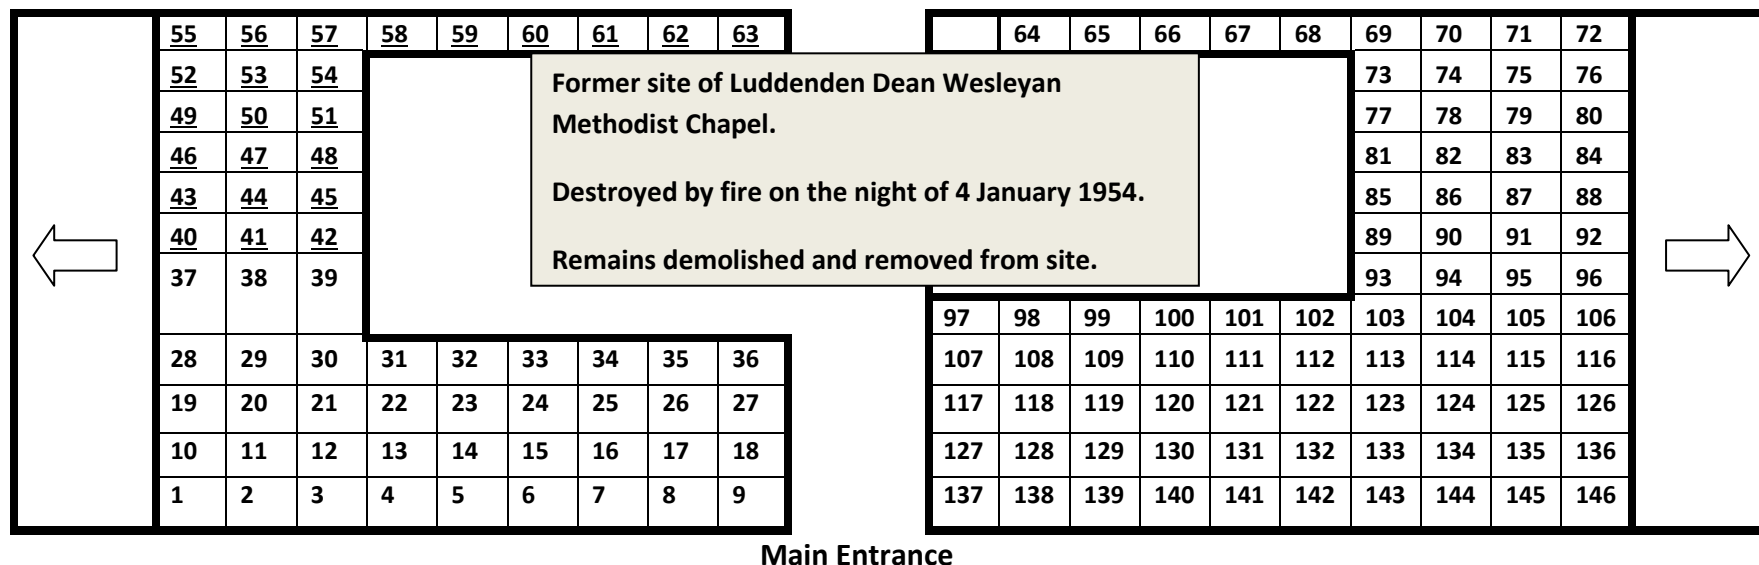

Luddenden Dean Wesleyan Methodist Chapel

Section of burial ground plan applicable to Burial Register 1 (1828-1874)

This plan is neither drawn to scale nor proportionally correct.

Arrows indicate burial ground plots purchased from 1874 onwards.

© Moyra Holgate 2013

The plan correlates with the numbering used in Burial Register 1.

The plan does not correlate with the numbering used by Calderdale Family History Society on their database of MI's.